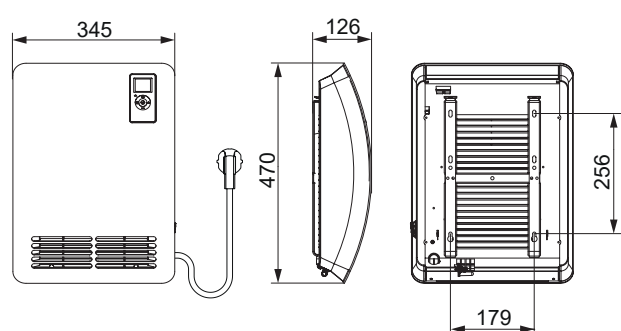

## Dimensions

D00000 74799

<b>PREMIUM</b>	
<b>Model</b>	<b>CK 20 Premium</b>
Heating output	2.0 KW
Connection	1/N/PE ~ 230 V
Current	8.7 A
Installation	Wall mounted
Output stages	0 - 1000 - 2000
Temperature setting range	5-30 °C
Display and operation	Smart control unit, backlit LCD
IP rating	IP24
Protection class	I
Colour	Alpine White
Height   Width   Depth	470   345   126
Weight	5.3 kg