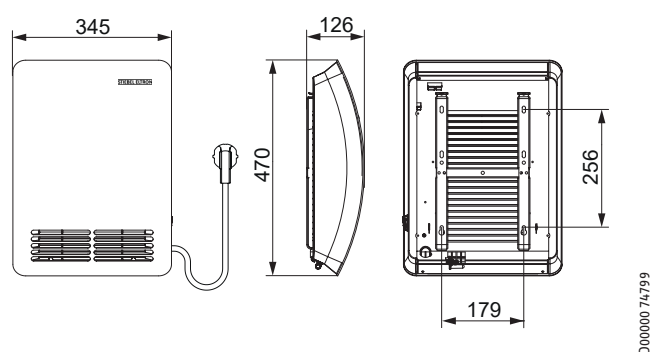

Dimensions

Product features

- › Wall mounted rapid heater – ideal as a supplementary heater or interim heater in Spring/Autumn
- › Fast room heating
- › High quality design with an aluminium front
- › Frost protection
- › Quiet cross flow fan
- › ON/OFF switch and overheating protection

Model	Plus
Heating output	CK 20 Plus 2.0 KW
Connection	1/N/PE ~ 230 V
Current	8.7 A
Installation	Wall mounted
Output stages	1
Temperature setting range	5-35 °C
Display and operation	Rotary Dial
IP rating	IP24
Protection class	I
Colour	Alpine White
Height Width Depth	470 345 126
Weight	5.3 kg