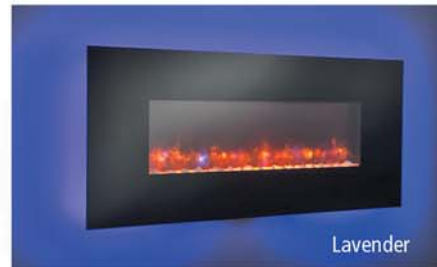

The ultimate fire – at your fingertips!

Select your ideal fire.

Choose from a large range of options – from fire intensity, to backlighting colour, to heat range and more!

GreatCo

ON/OFF

Flame Intensity (4 levels)

Heat (1000/2000)
- 1 light = low
- 2 lights = high

Thermostat

Timer (up to 9 hours)

Backlighting ON
- 12 colours, plus automatic rotation

Remote Control comes standard.

Realistic looking fire on a bed of rocks. Choose from 4 flame intensities.

Add ambiance...

Choose up to 12 backlight colours!

Dusty Blue

Moss

Lavender

Fireplace Features

- Ambient backlighting comes standard on all models
- High efficiency LED on fire and backlighting. Only uses 15 watts
- 1000/2000 watt heater - up to 5,000BTU's/hr
- Ultra-quiet - uses 'silent force' technology
- Full feature remote control operation
- Available in 3 sizes