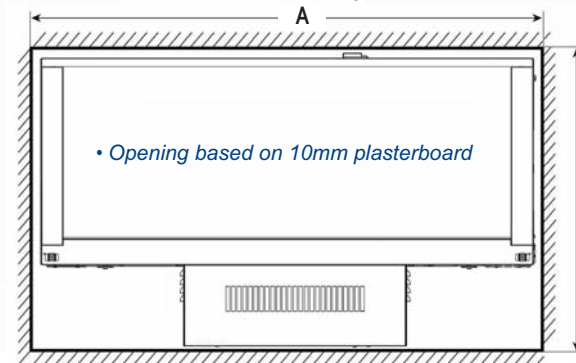

Recessed Installation Specifications

	GE-58	GE-70	GE-94
A	1160	1460	2070
B	570	570	570

NOTE: Recessed installation only applies to GE-58 / 70 / 94

CAVITY RECESS DEPTH = 100mm

Gallery

LINEAR | Electric | Just plug it in.

Gallery Linear Electric Fireplace Specifications

MODEL	GLASS HEIGHT	GLASS WIDTH	UNIT DIMENSIONS	UNIT DEPTH	VIEWING SIZE	WATTAGE
GE-58	670	1480	370 x 1090	152	1000 x 305	1000/2000
GE-70	670	1780	370 x 1390	152	1300 x 305	1000/2000
GE-94	670	2390	370 x 2000	152	1500 x 305	1000/2000