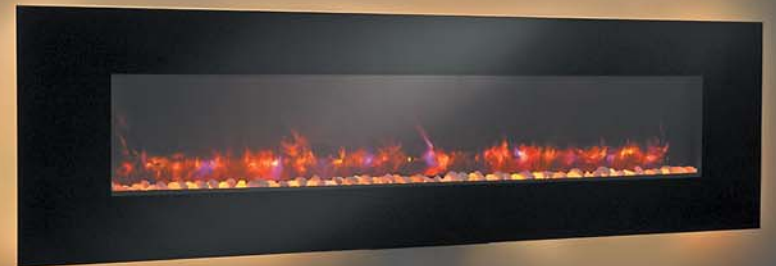

The ultimate fire – at your fingertips!

Select your ideal fire.

Choose from a large range of options – from fire intensity, to backlighting colour, to heat range and more!

GreatCo

ON/OFF

Flame Intensity (4 levels)

Heat (1000/2000)
- 1 light = low
- 2 lights = high

Thermostat

Timer (up to 9 hours)

Backlighting ON
- 12 colours, plus automatic rotation

Remote Control comes standard.

Realistic looking fire on a bed of rocks. Choose from 4 flame intensities.

Add ambiance...

Choose up to 12 backlight colours!

Dusty Blue

Moss

Lavender

Fireplace Features

- Ambient backlighting comes standard on all models
- High efficiency LED on fire and backlighting. Only uses 15 watts
- 1000/2000 watt heater - up to 5,000BTU's/hr
- Ultra-quiet - uses 'silent force' technology
- Full feature remote control operation
- Available in 3 sizes

Gallery Linear Electric Fireplace Specifications

MODEL	GLASS HEIGHT	GLASS WIDTH	UNIT DIMENSIONS	UNIT DEPTH	VIEWING SIZE	WATTAGE
GE-58	670	1480	370 x 1090	152	1000 x 305	1000/2000
GE-70	670	1780	370 x 1390	152	1300 x 305	1000/2000
GE-94	670	2390	370 x 2000	152	1500 x 305	1000/2000