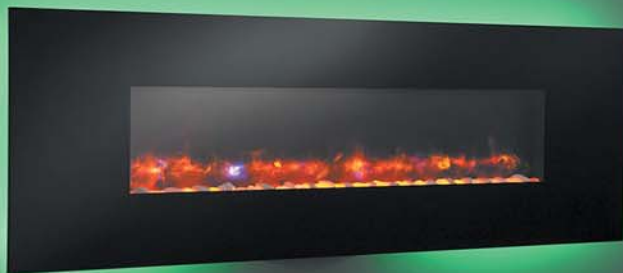

Gallery

LINEAR | *Electric*

Just plug it in.

GreatCo™

A Division of the Outdoor Greatroom Company

Model GE-58

Model GE-70