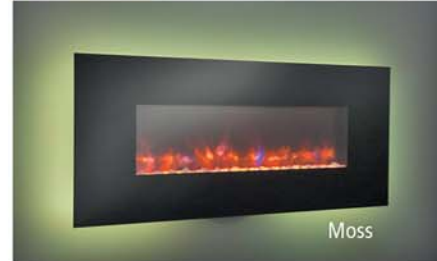

The ultimate fire – at your fingertips!

Select your ideal fire.

Choose from a large range of options – from fire intensity, to backlighting colour, to heat range and more!

GreatCo

ON/OFF

Flame Intensity (4 levels)

Heat (1000/2000)
- 1 light = low
- 2 lights = high

Thermostat

Timer (up to 9 hours)

Backlighting ON
- 12 colours, plus automatic rotation

Remote Control comes standard.

Realistic looking fire on a bed of rocks. Choose from 4 flame intensities.

Add ambiance...

Choose up to 12 backlight colours!

Dusty Blue

Moss

Lavender

Fireplace Features

- Ambient backlighting comes standard on all models
- High efficiency LED on fire and backlighting. Only uses 15 watts
- 1000/2000 watt heater - up to 5,000BTU's/hr
- Ultra-quiet - uses 'silent force' technology
- Full feature remote control operation
- Available in 3 sizes